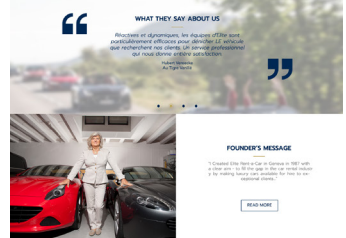

04

Refonte Web

Client : Elite Rent-a-car – 2020-2023

Pour découvrir ce site Web :
www.eliterent.com